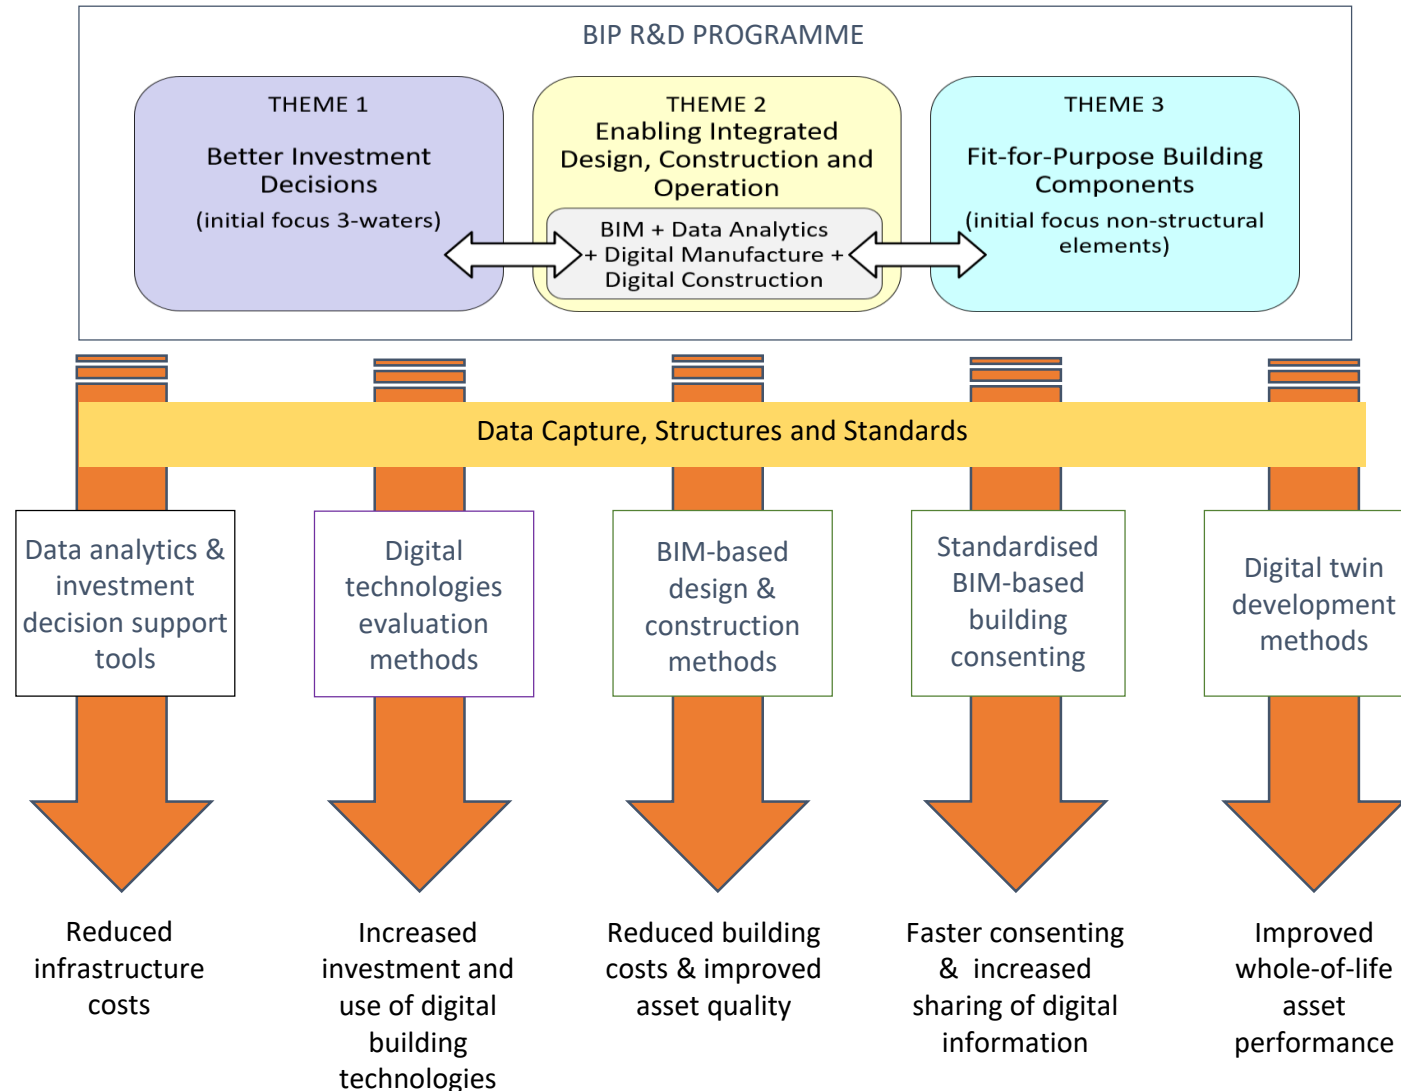

Building Innovation Partnership (BIP) Overview

Greg Preston

Building Innovation Partnership (BIP)

Digital and material innovations that improve the value, performance and resilience of NZ's buildings and infrastructure

Theme 1: Better Investment Decision-making

Initial focus on 3 Waters and in particular pipe networks

Support and implementation for Metadata Standards

Projects across:

- Data collection
- Data management
- Data analysis
- Decision Support
- Procurement

Theme 2: Enabling integrated design construction and operation

Focus on BIM/Digital Engineering

Projects to include:

- Creation of digital infrastructure to support digital consenting
- Metrics for assessing performance
- Applications of AI
- Co-creation of BIM to BAM case studies
- Procurement

Source: Realising the Benefits of BIM - BIMireland

Theme 3: Fit for purpose building components

Focus on nonstructural elements

Projects to include:

- Seismic testing of components and systems
- Development of a National Testing Facility
- Development of National Testing Standards
- Digital design processes
- Procurement