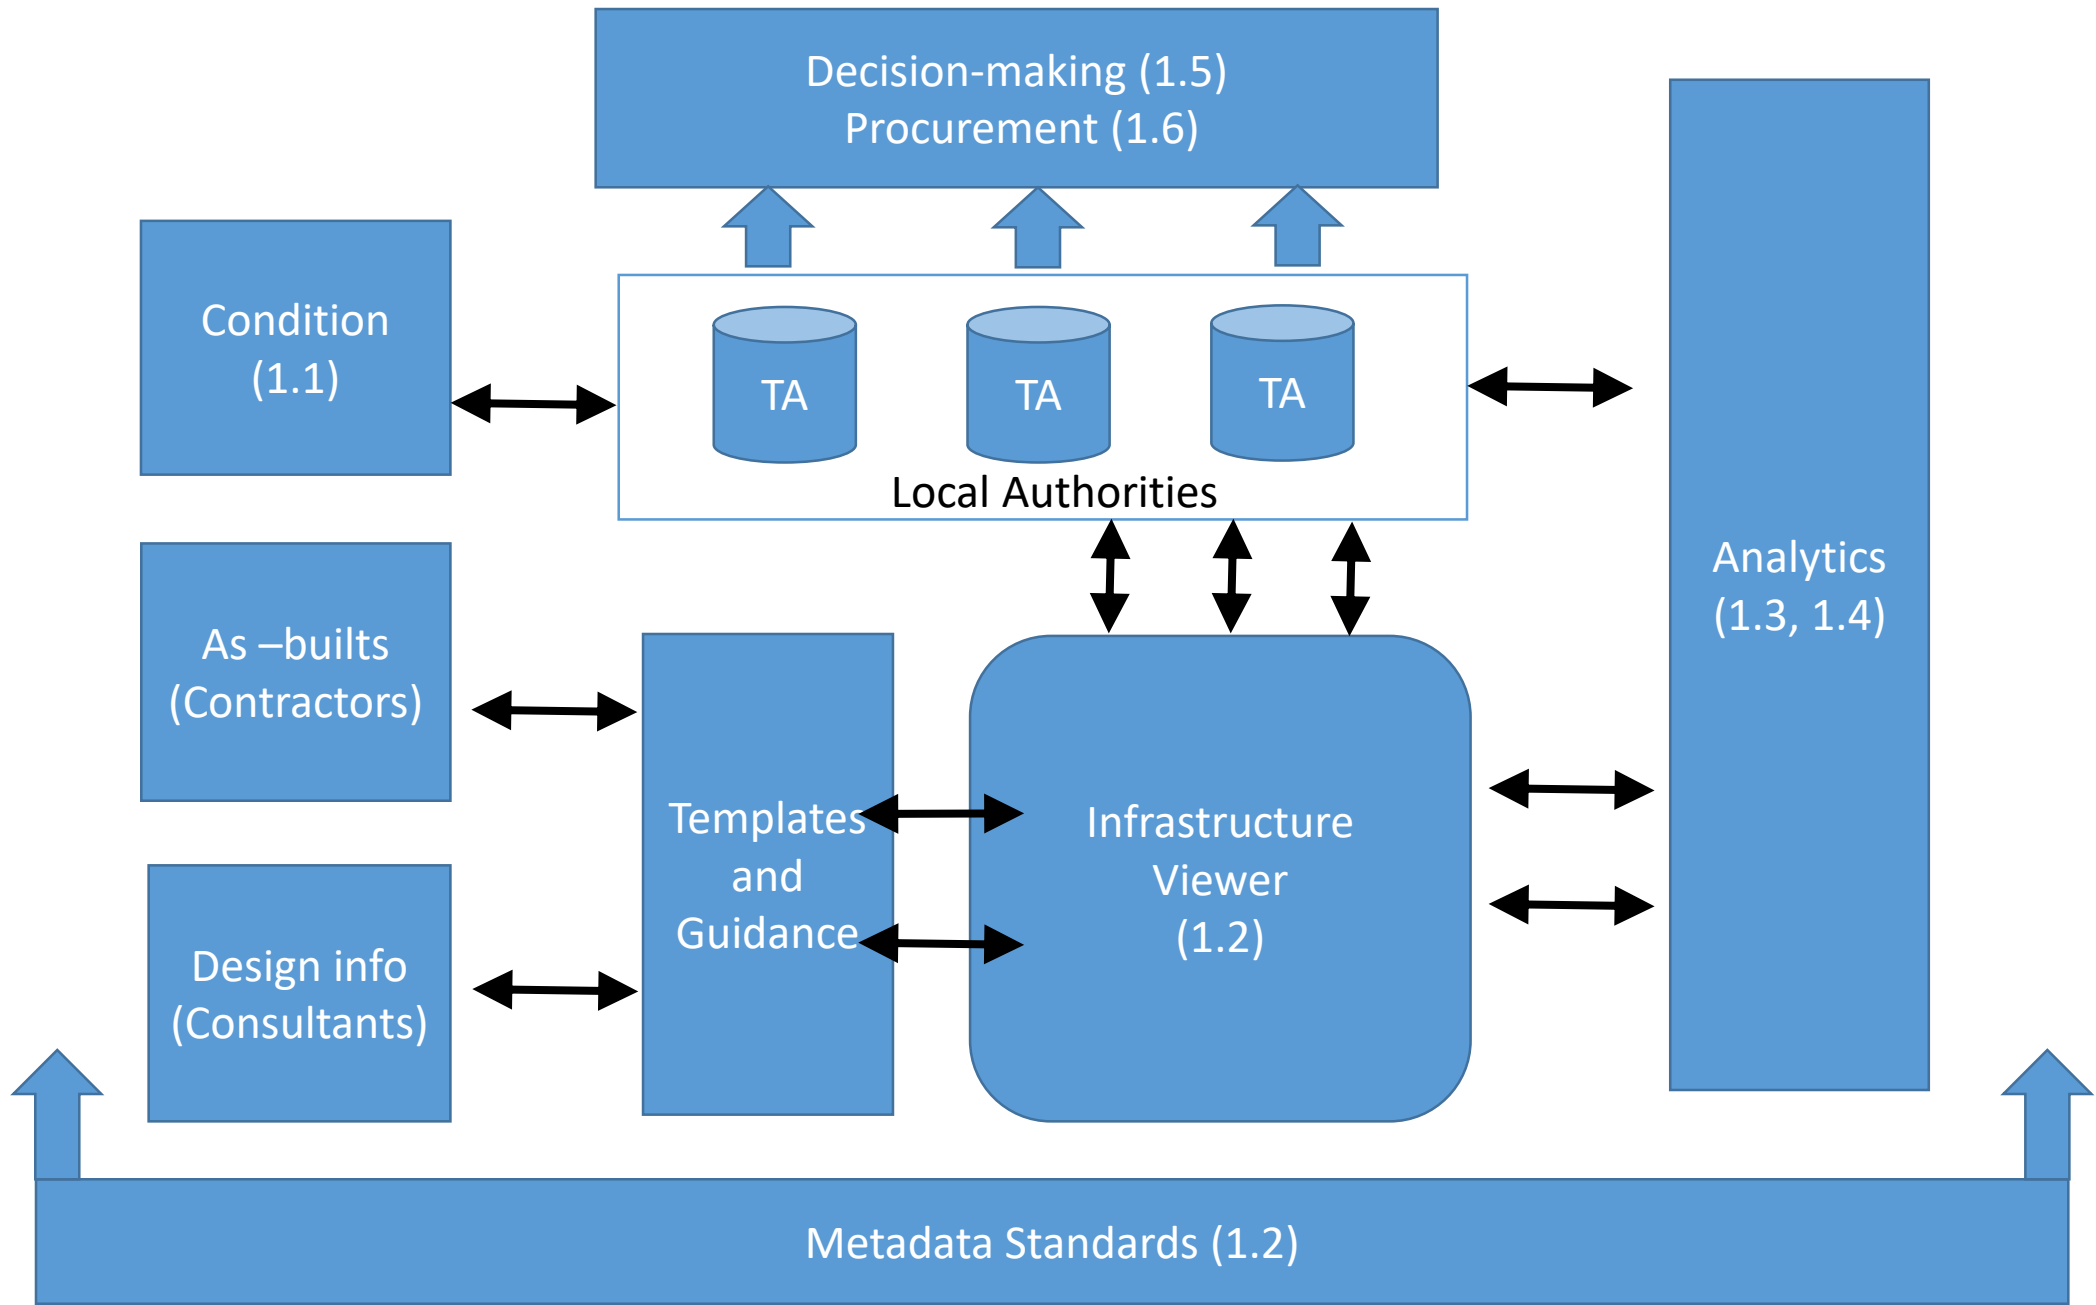

Building Innovation Partnership (BIP) Overview

Greg Preston

Building Innovation Partnership (BIP)

Digital and material innovations that improve the value, performance and resilience of NZ's buildings and infrastructure

Theme 1: Better Investment Decision-making

Initial focus on 3 Waters and in particular pipe networks

Support and implementation for Metadata Standards

Projects across:

- Data collection
- Data management
- Data analysis
- Decision Support
- Procurement

Theme 2: Enabling integrated design construction and operation

Focus on BIM/Digital Engineering

Projects to include:

- Creation of digital infrastructure to support digital consenting
- Metrics for assessing performance
- Applications of AI
- Co-creation of BIM to BAM case studies
- Procurement

Source: Realising the Benefits of BIM - BIMireland

Theme 3: Fit for purpose building components

Focus on nonstructural elements

Projects to include:

- Seismic testing of components and systems
- Development of a National Testing Facility
- Development of National Testing Standards
- Digital design processes
- Procurement